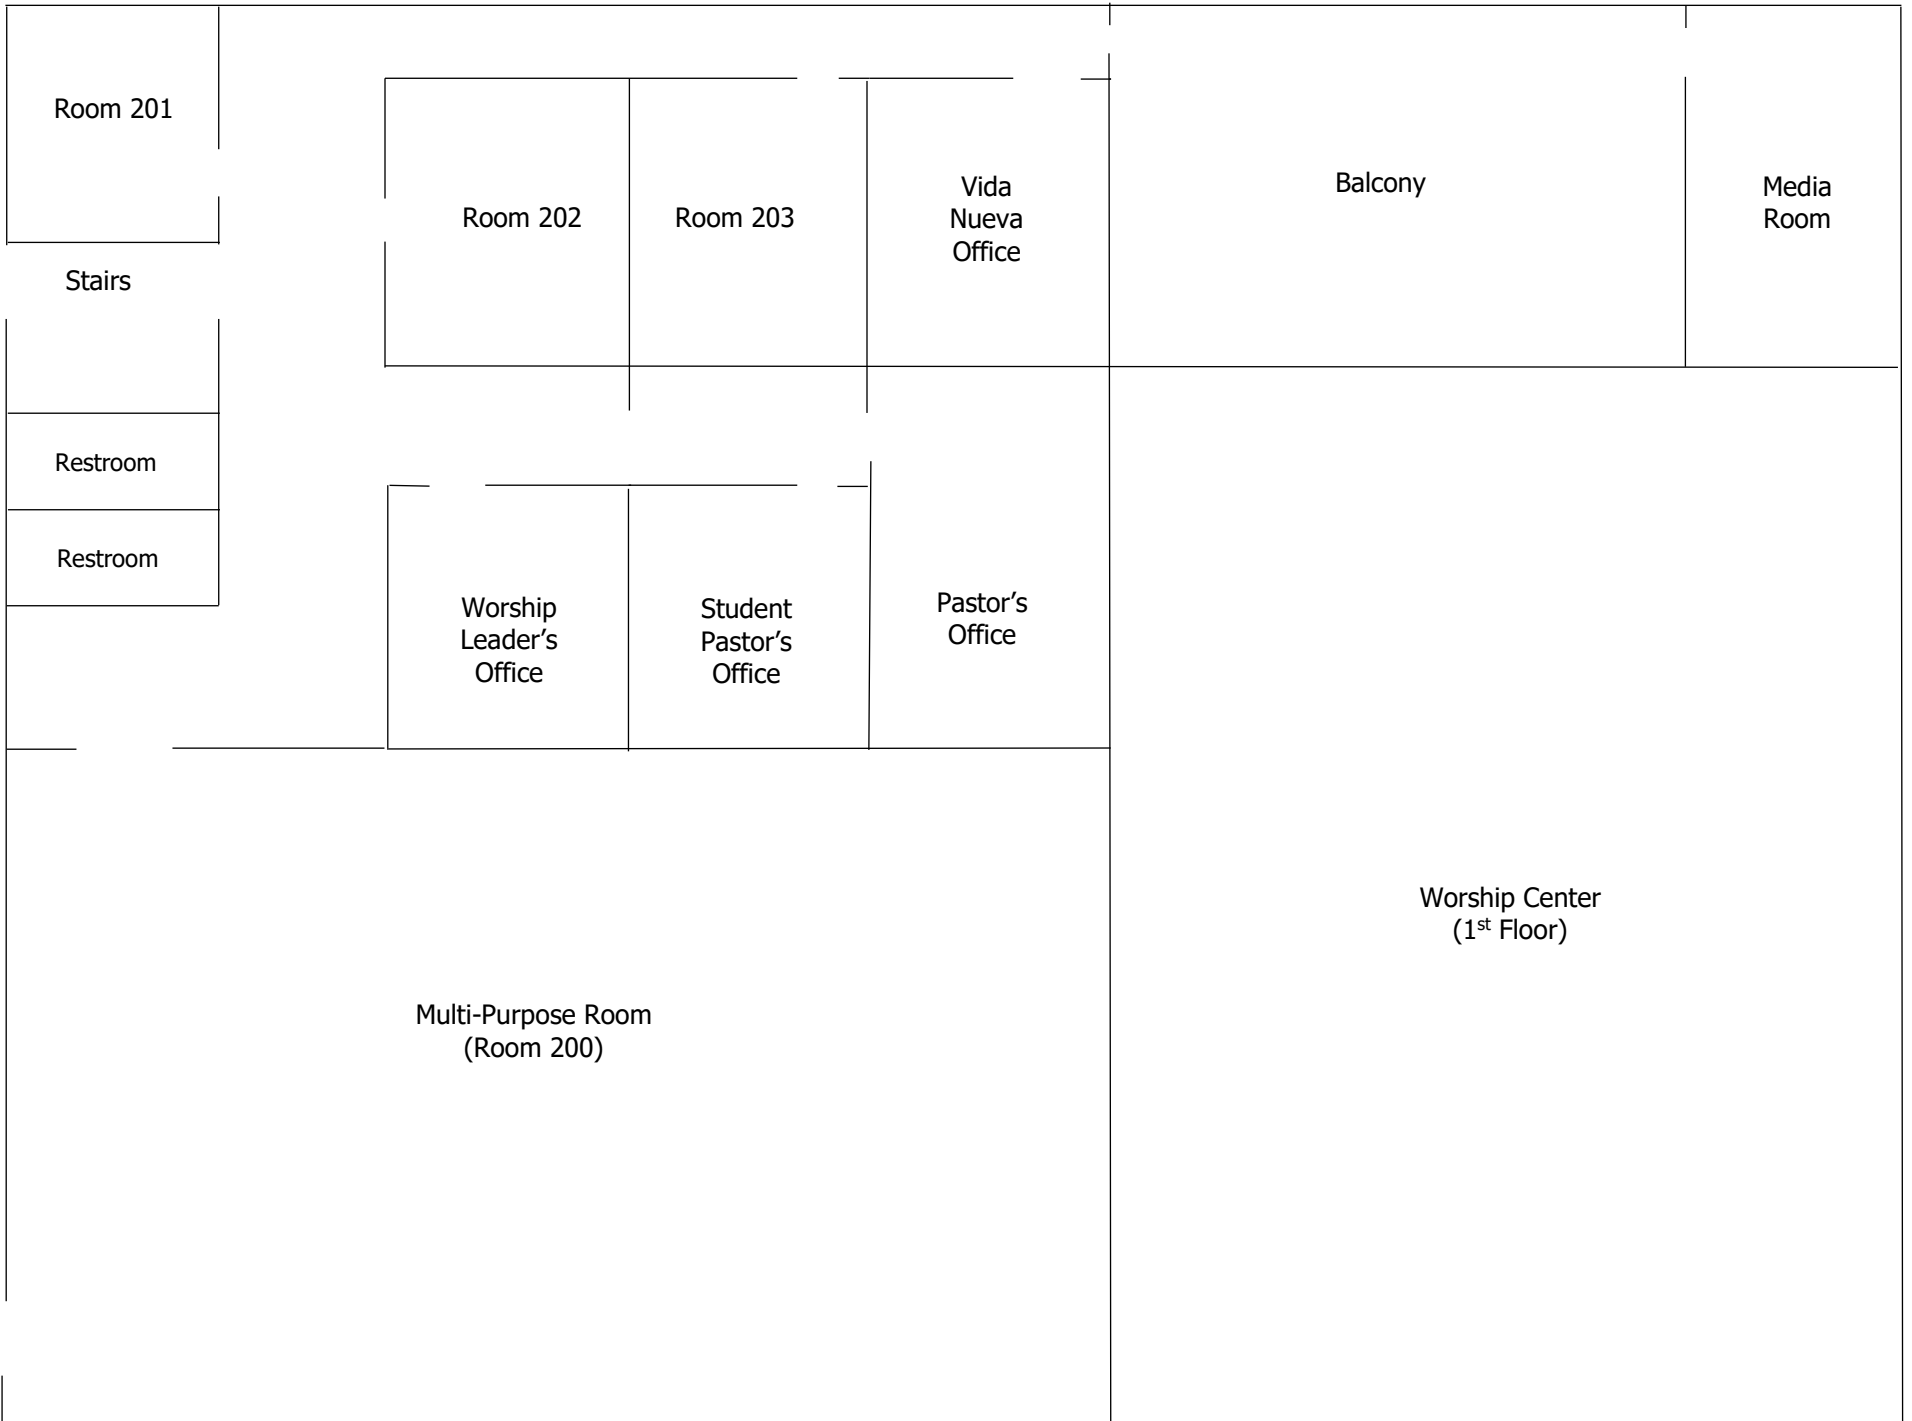

Restrooms

Basement Stairs

North Entrance/Lobby

Stage Entrance

Moms Room (Room 116)

Room 114

Restroom

Room 112

Fellowship Hall Lobby

Kitchen

Room 101

Room 102

Room 103 A/B

Worship Center

Main Lobby

Coffee Bar

Admin

Ministry Assistant

Kid's Check South Lobby

Men's Restroom

Women's Restroom

Closet

Room 201

Stairs

Restroom

Restroom

Room 202

Room 203

Vida
Nueva
Office

Balcony

Media
Room

Worship
Leader's
Office